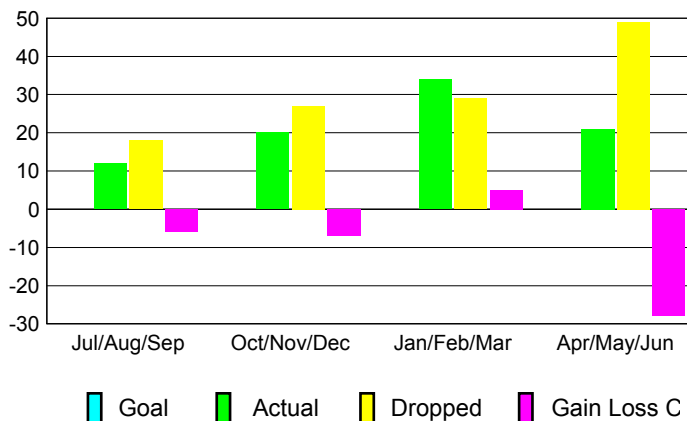

GMT: **JØRN ANDERSEN**

Location: **SWEDEN**

GMT CA: **4**

CLUBS

Month	New Club Goal	Actual New Clubs	Actual Dropped Clubs	Gain/Loss of Clubs
2012-2013				
Jul/Aug/Sep		0	0	0
Oct/Nov/Dec		0	0	0
Jan/Feb/Mar		0	0	0
Apr/May/June		0	3	-3
Totals		0	3	-3

Club Results 2012-2013

Goal, New, Dropped, Gain/Loss

MEMBERSHIP

Month	Net Memb Goal	Actual New Memb	Actual Dropped Memb	Gain/Loss of Memb
2012-2013				
Jul/Aug/Sep		12	18	-6
Oct/Nov/Dec		20	27	-7
Jan/Feb/Mar		34	29	5
Apr/May/June		21	49	-28
Totals		87	123	-36

Membership Results 2012-2013

Goal, New, Dropped, Gain/Loss

YTD Status Quo Clubs 2012-2013

Status Quo Clubs Compared to Status Quo Members

Gender Comparison 2012-2013

Club Gain/Loss 2012-2013

Membership Gain/Loss 2012-2013